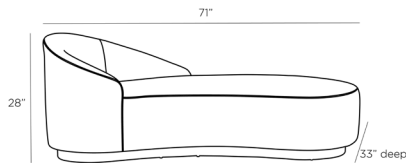

ARTERIOS

TURNER CHAISE ICEBERG LINEN GREY ASH, RIGHT ARM

8166
H: 28 IN, W: 71 IN, D: 33 IN
Iceberg Linen
Contract Suitable As Is

This handsome devil is like its predecessors in the Turner Collection but with the arm working the other side. The blend of elegant upholstery and the grey ash wood is all glamour, appealing to style makers who appreciate bold design. The silhouette features one long sexy curve perfect for lounging. Covered in iceberg linen for an elevated look. Fabric and finish will vary.

APPEARANCE

Material	Linen, Wood
Finish	Grey Ash, Iceberg
Finish Will Vary	true
Top Coat/Sealant	false

DIMENSIONS

Yardage To Reupholster 6

SHIPPING

Shipping Requirements	TruckShip
Product Weight	69.5 LBS
Gross Weight 1	75 LBS
Shipping Box 1	H: 30 IN, L: 73 IN, W: 35 IN

ADDITIONAL INFO

Fabric Composition	84% Polyester, 16% Cotton
Fabric Double Rub Count	30,000
Fabric Compliancy	NFPA-260, TB117-2013

CONTRACT

Contract Suitable	true
Contract Textile Suitability	Low Traffic/Private Spaces
Swatch Number	L26SW